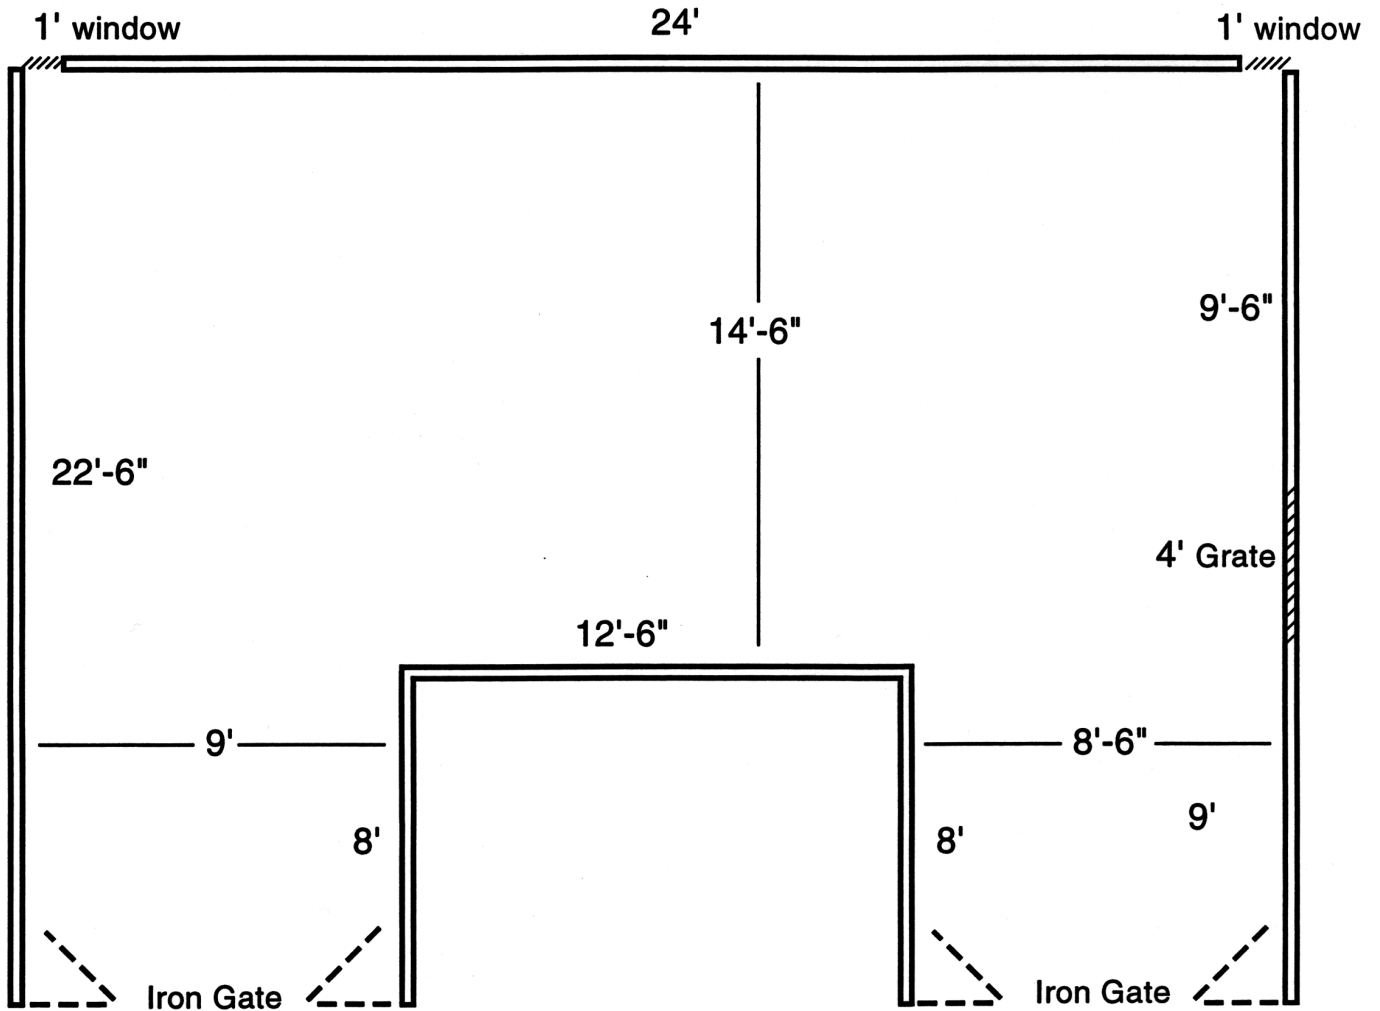

# Viterbo University Gallery

900 Viterbo Drive • La Crosse, Wisconsin 54601 • (608) 796 - 3000

The Viterbo University Gallery is located on the 3rd floor of the Fine Arts Center. The Gallery has recently been remodeled. It has walls of  $\frac{3}{4}$ " plasterboard backed by  $\frac{1}{2}$ " ply wood. The walls are 8'-6" tall and painted a bright white color. The ceiling is formed pre-cast concrete in a waffle pattern and is painted a dark brown, with suspended track lighting allowing even illumination on the walls and/or pedestals. The gallery has proven to be an attractive and effective place for showing work of high quality.