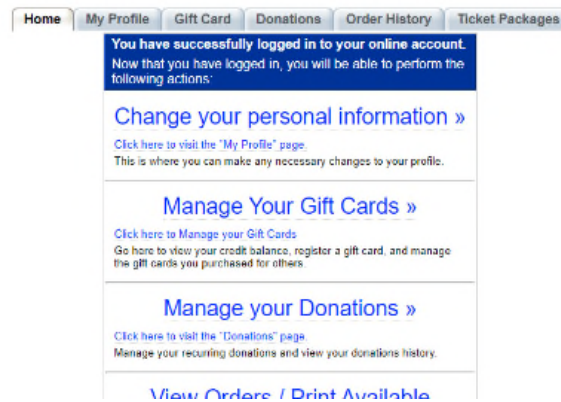

To redeem your tickets **online**, please follow these instructions:

1. Go directly to the ticketing website <https://ci.ovationtix.com/36621> and click **Login** in the upper right-hand corner
2. If you have already created an account in our ticketing system (purchased online after July 1)
 - a. Enter your Viterbo email address and the password associated with the ticketing system
 - b. If you forgot your password, proceed to Step 3
3. If you have not created an account in our ticketing system
 - a. Click **Forgot Password** and follow the prompts to login; use your Viterbo email address
4. Once you login, your name will appear in the upper right-hand corner (see below). Click on your name, then click **My Account**

(Instructions continue on next page)

Redeeming Discounted Student Tickets Continued

5. You will be taken to a screen that looks like this

6. Scroll down and click **Redeem your package/subscription for tickets to an event**
7. On the next page, select your show from the dropdown and then follow prompts to select the show time you want and to select your seats
- Only two tickets at the discounted rate will be put into your cart, but you are able to select full price tickets in the same transaction if you want more tickets
 - If you want to use your two discount tickets on separate days/times for a production (Example: one ticket for Friday's Footloose showing and one ticket for Sunday's Footloose showing) you will need to contact the box office as our system will only allow you to redeem the tickets for one show time