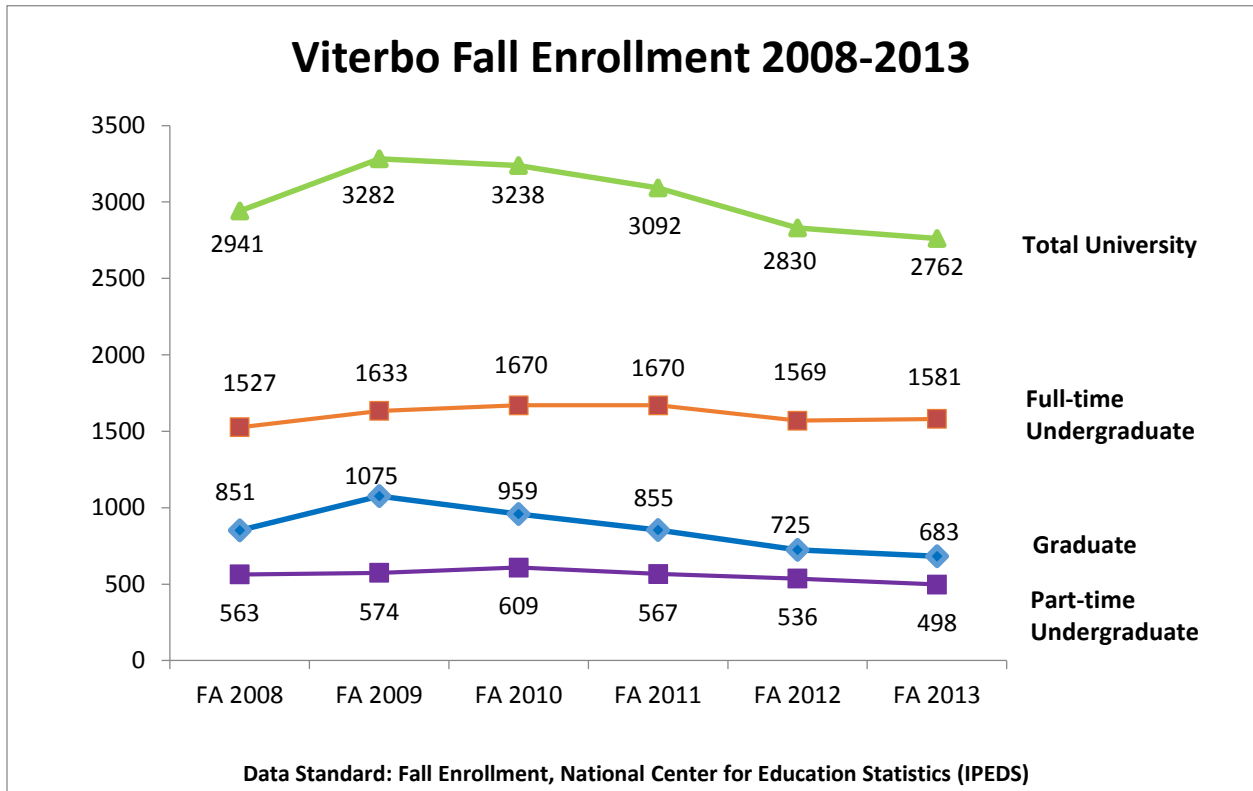

University Enrollment Trends: Fall Enrollment 2008-2013

Definitions

Fall Enrollment The snapshot of all students enrolled for credit on the 2nd Friday of the term.