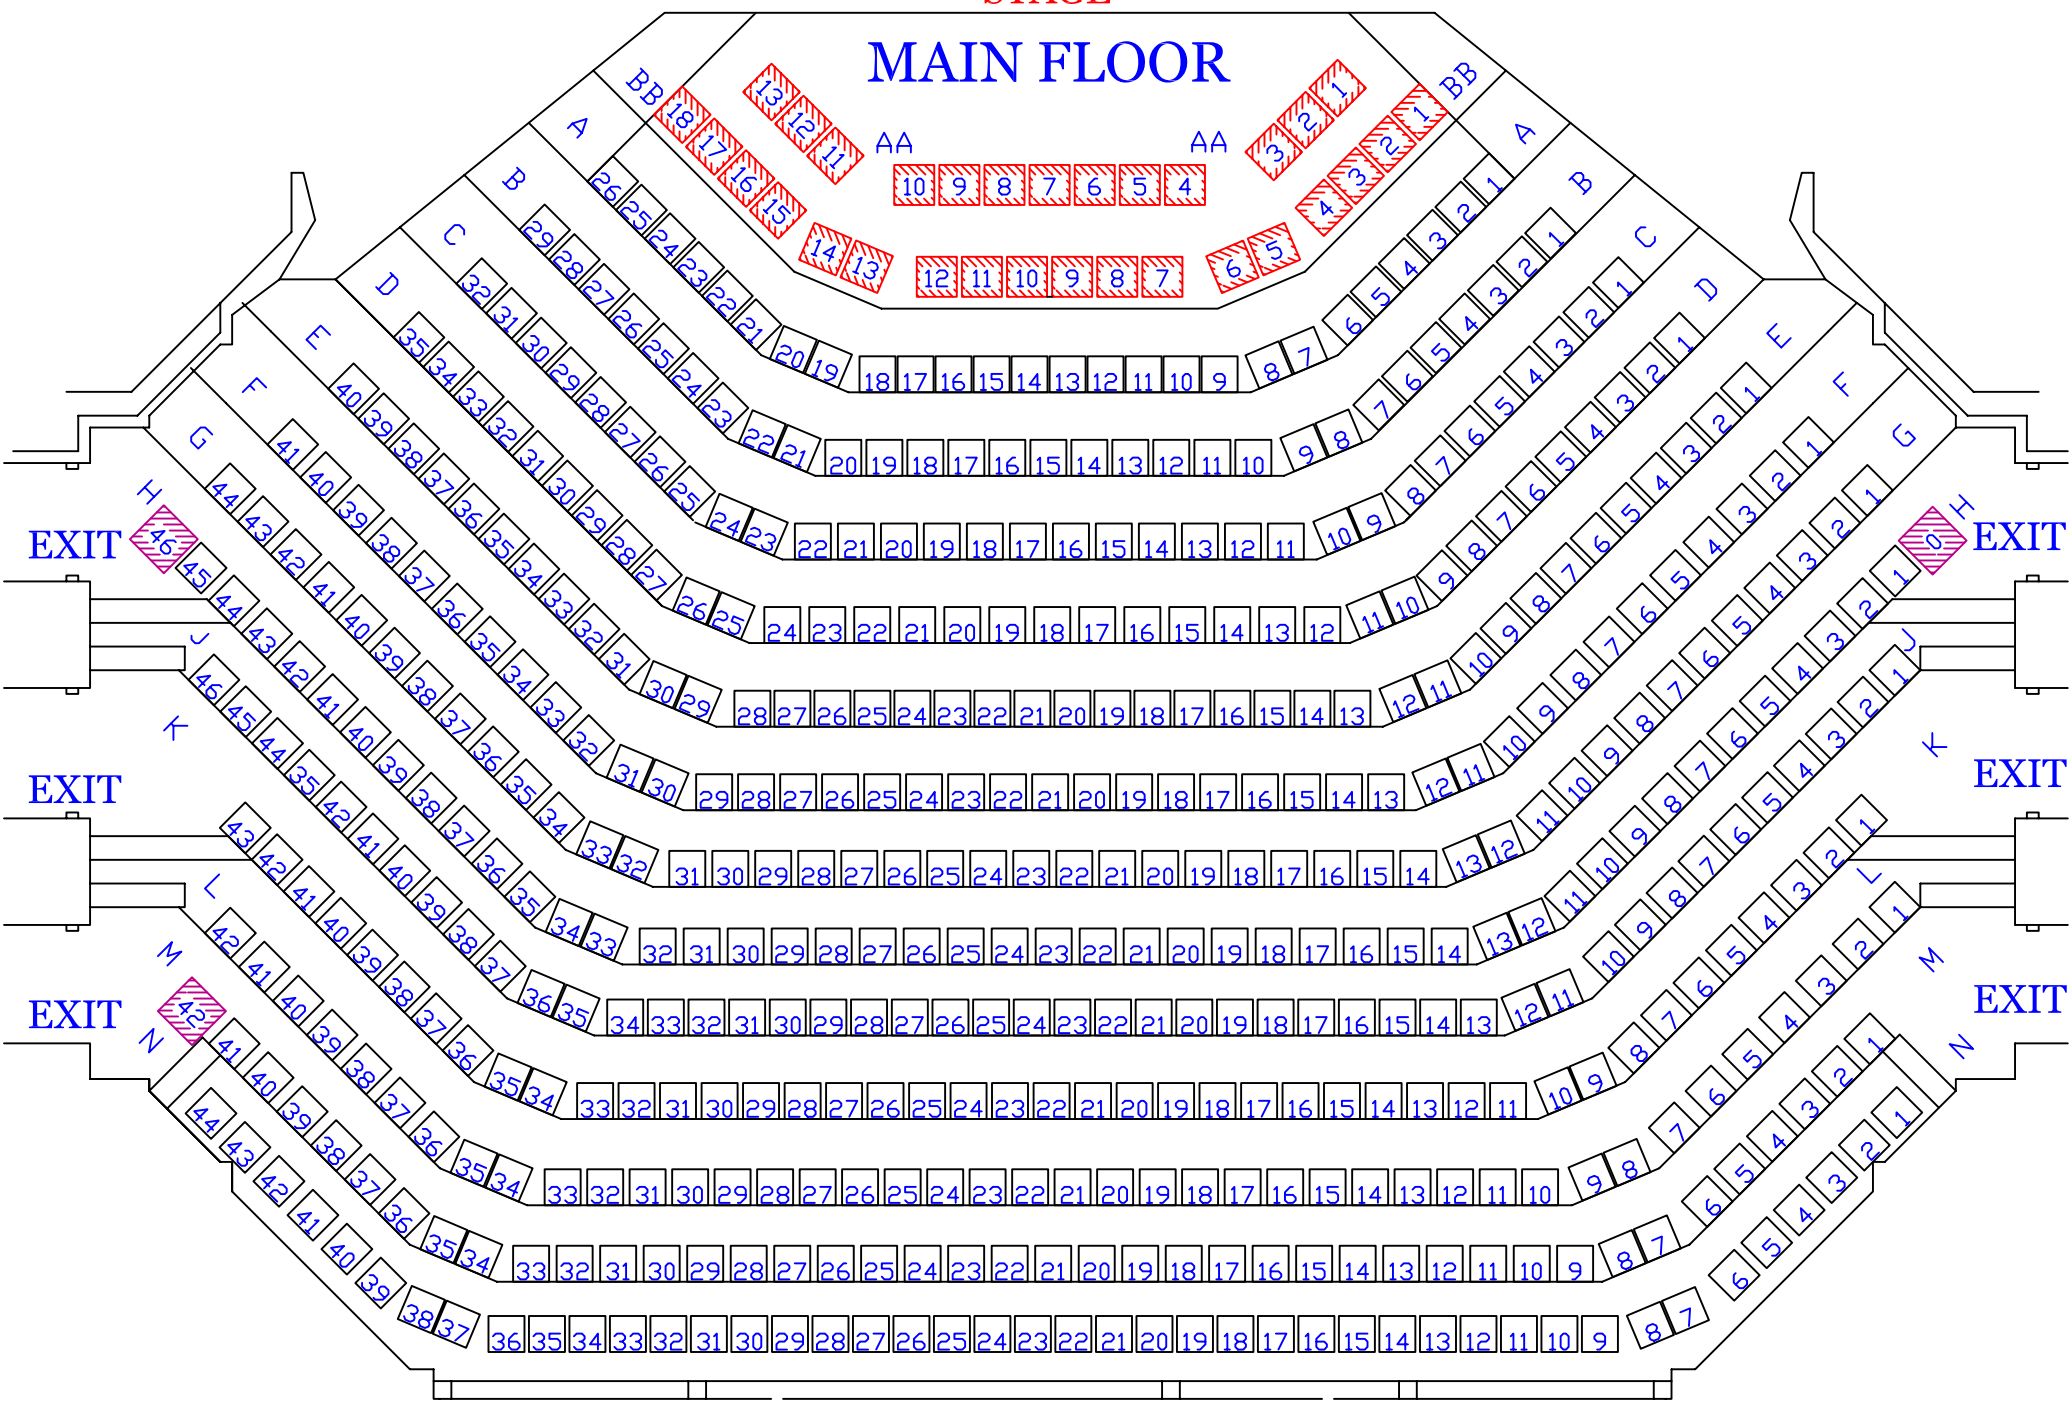

STAGE

MAIN FLOOR

LOWER BALCONY

R21 obstructed by handrail (removed)