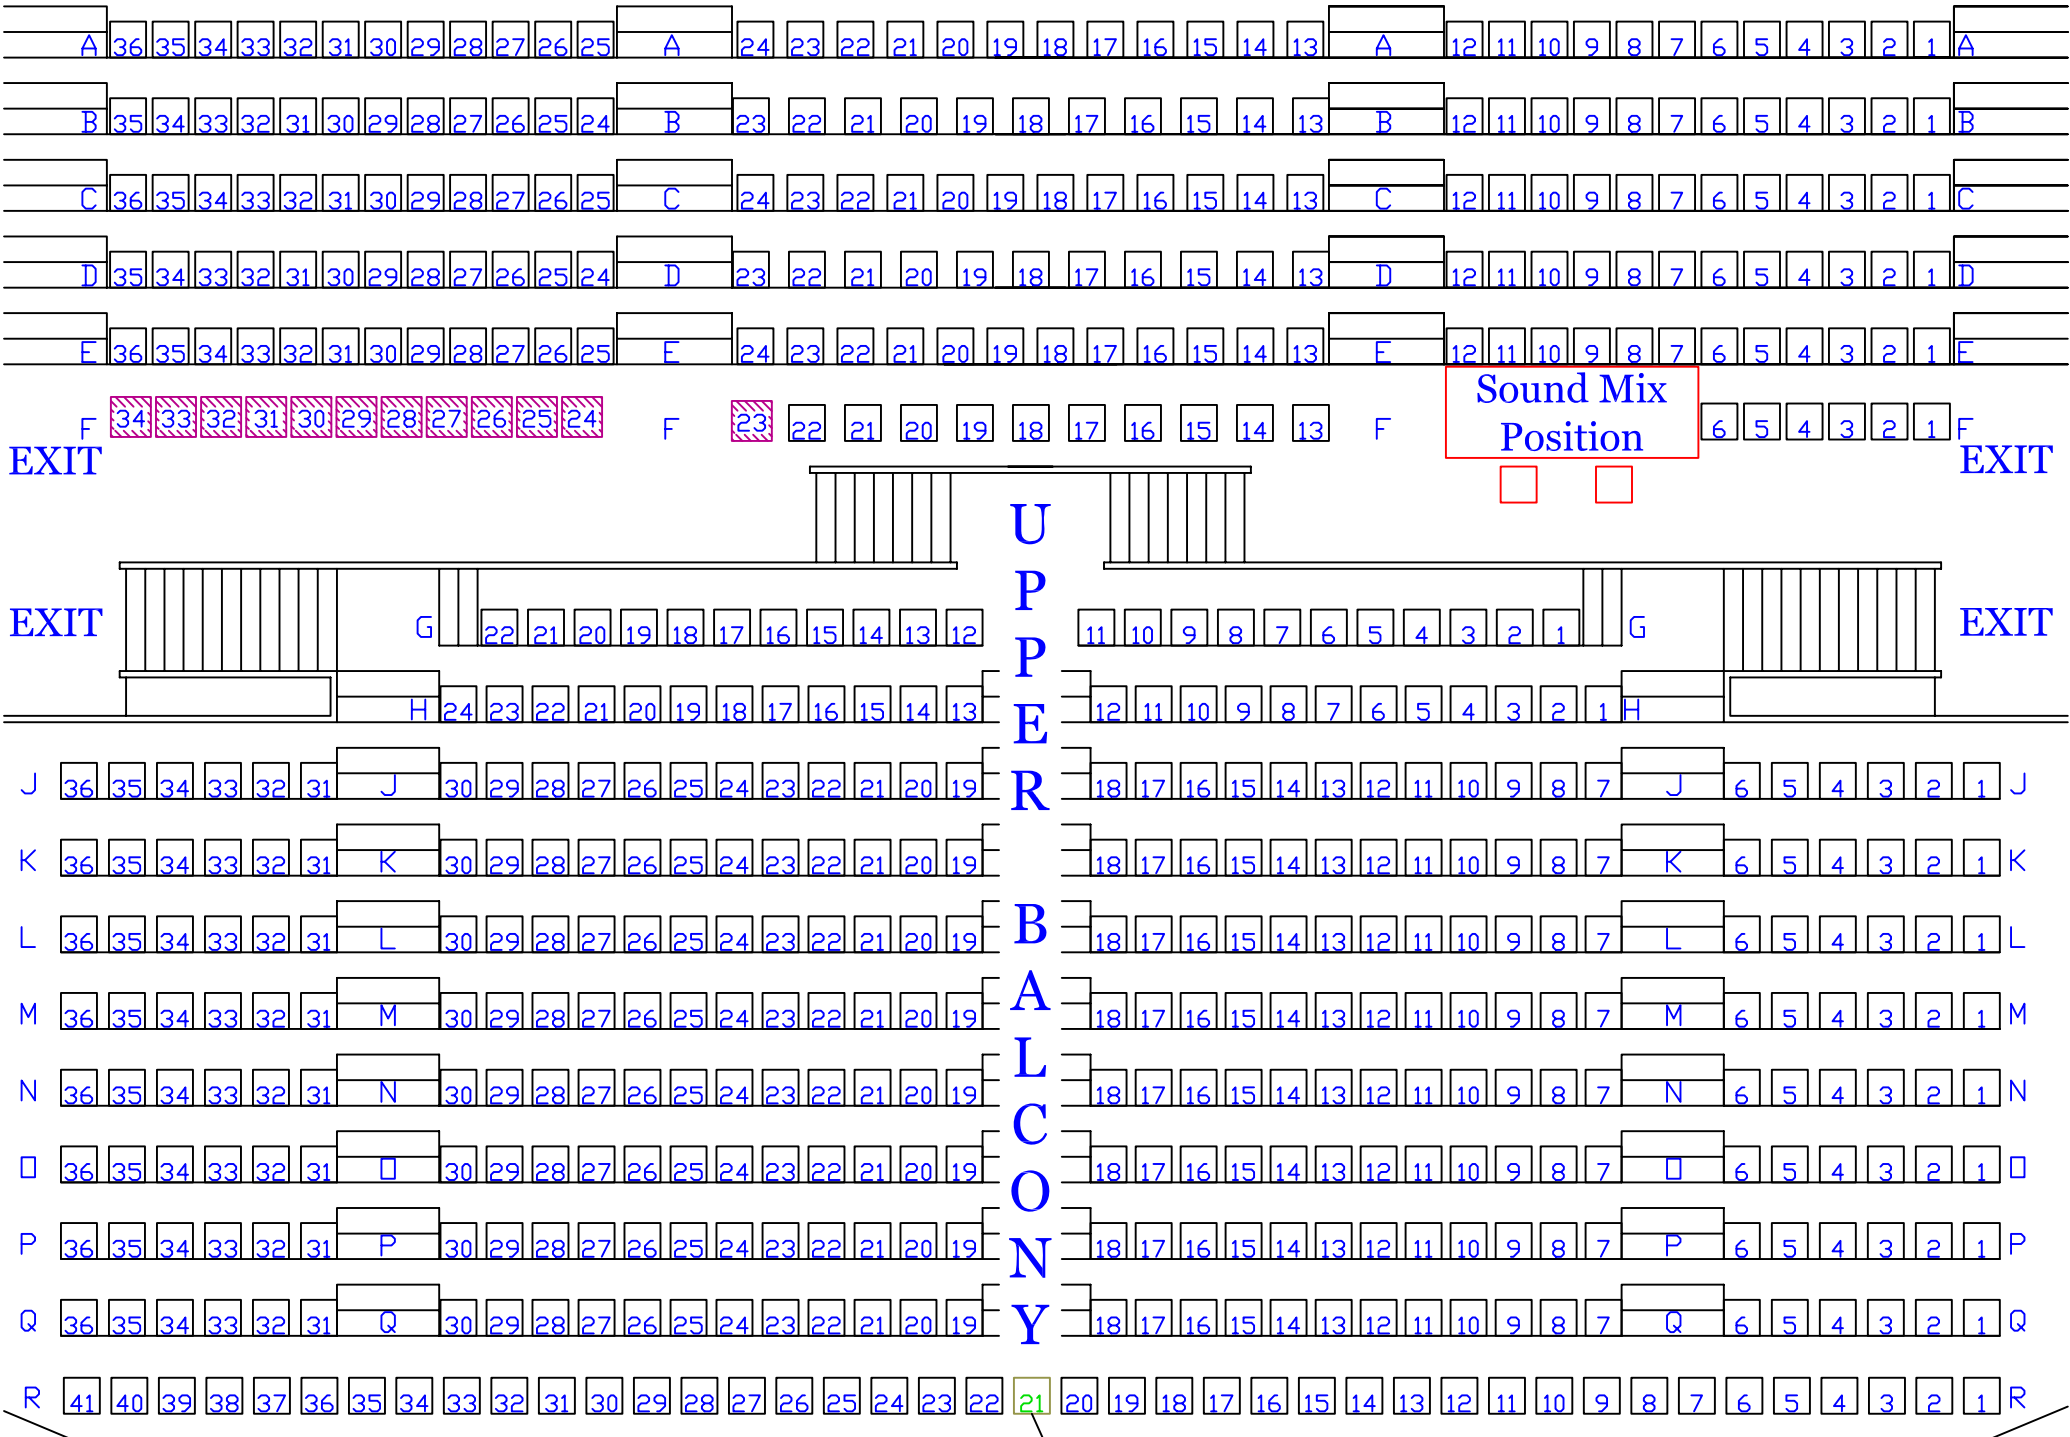

STAGE

MAIN FLOOR

LOWER BALCONY

R21 obstructed by handrail (removed)