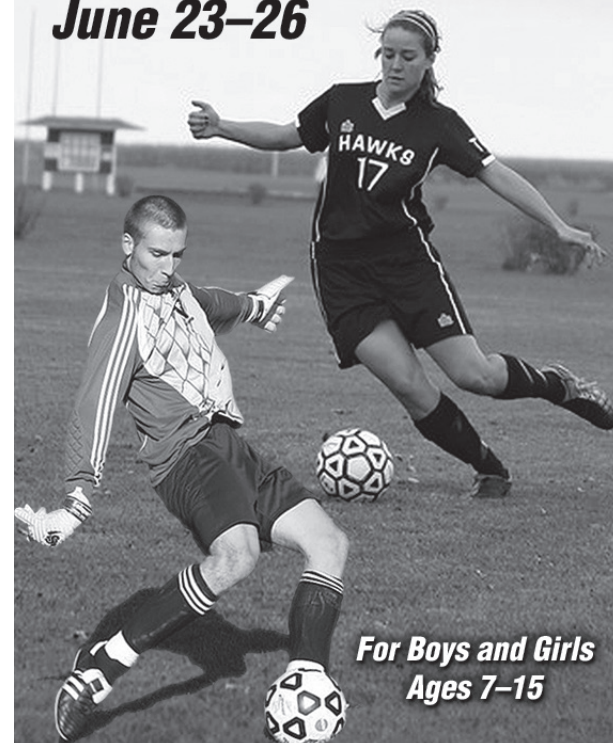

www.viterbo.edu

Viterbo University
Women's Soccer
900 Viterbo Drive
La Crosse, WI 54601

2009 SUMMER

HAWKS

SOCCER CAMP

at Viterbo University

June 23-26

For Boys and Girls
Ages 7-15