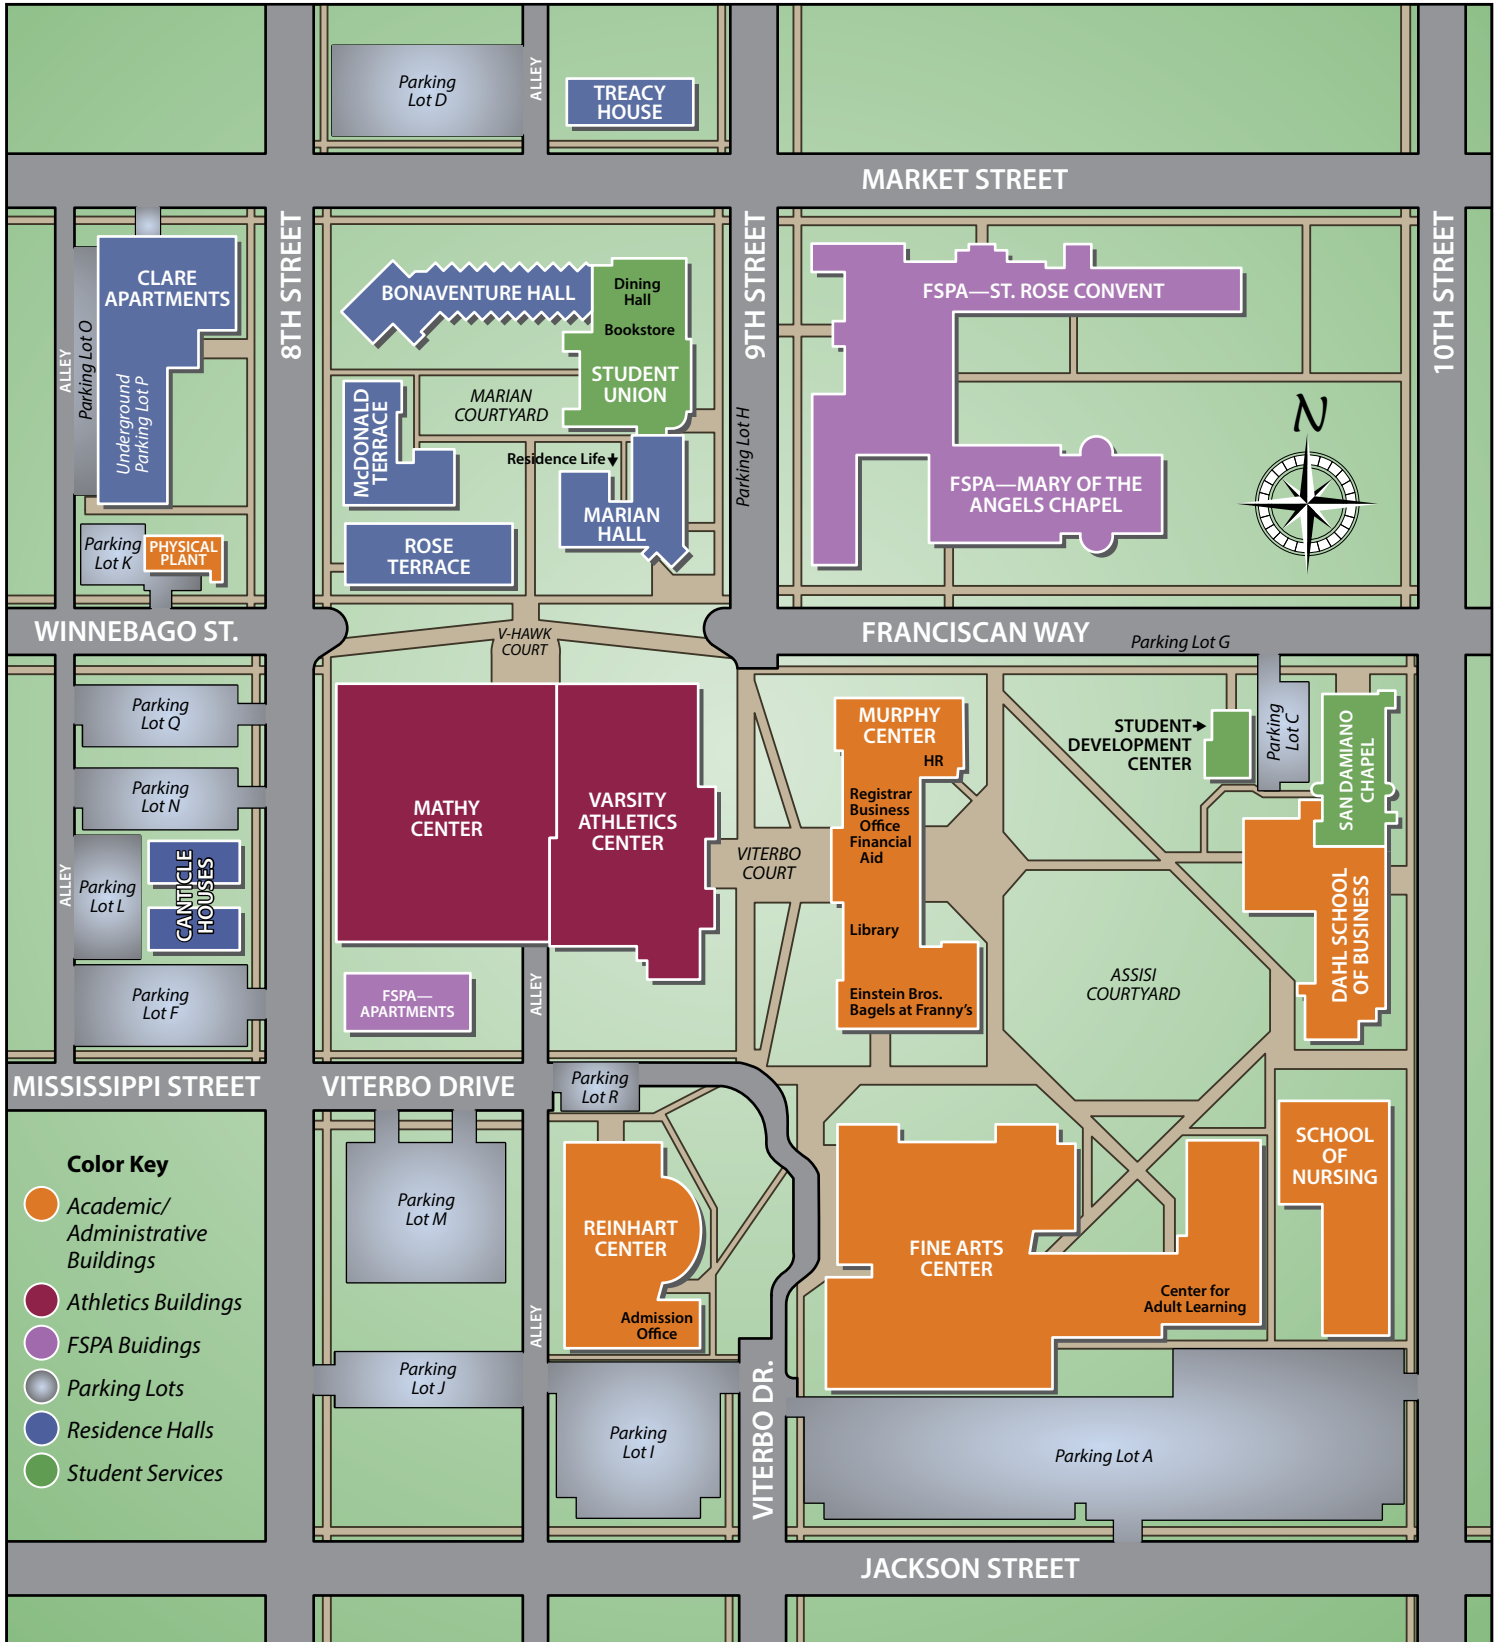

VITERBO UNIVERSITY

900 Viterbo Drive • La Crosse, WI 54601 • 608-796-3000 • 1-800-VITERBO • www.viterbo.edu

- Color Key**
- Academic/ Administrative Buildings
 - Athletics Buildings
 - FSPA Buildings
 - Parking Lots
 - Residence Halls
 - Student Services