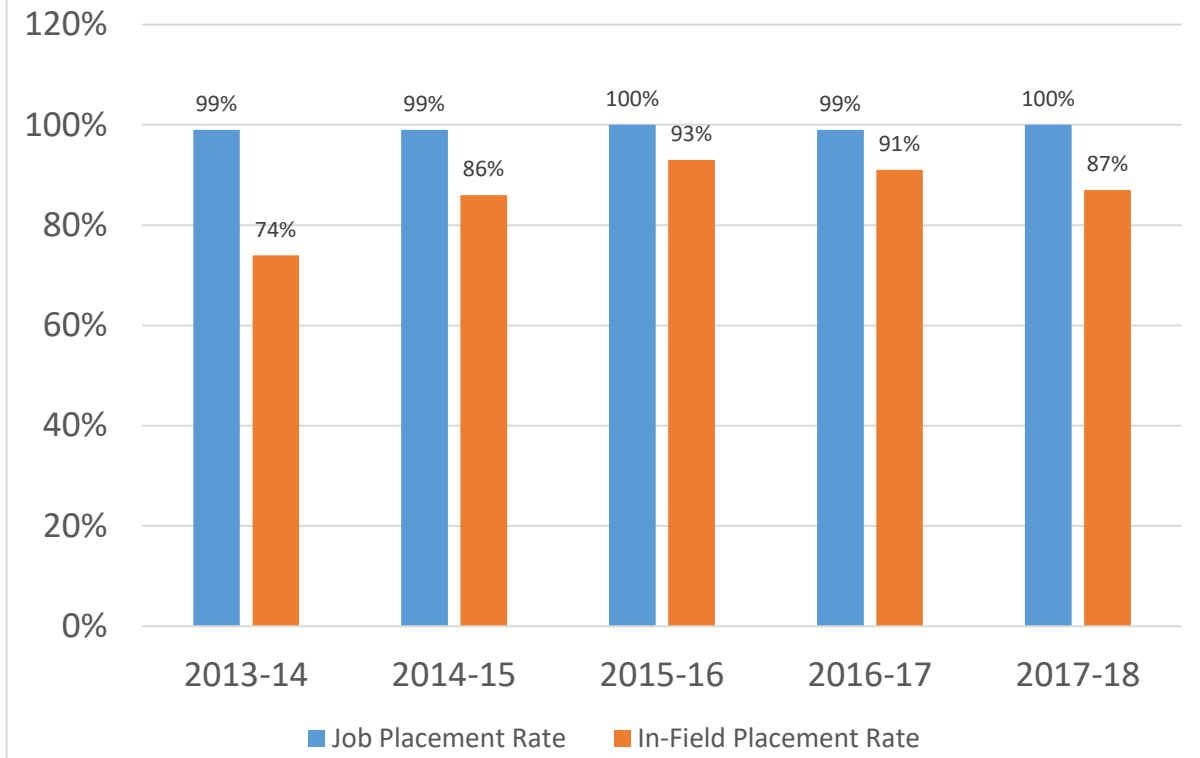

Dahl School of Business: Job Placement Rate

	2013-14	2014-15	2015-16	2016-17	2017-18
Job Placement Rate	99%	99%	100%	99%	100%
In-Field Placement Rate	74%	86%	93%	91%	87%